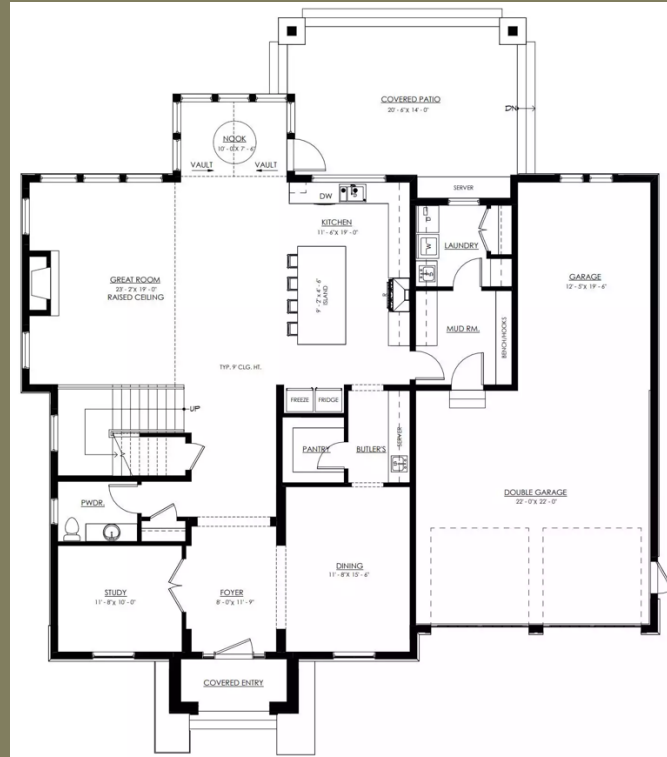

## Plan 4 – Fits on Any Lot

Features: 3,415 Sq. Ft. | 4 Bedrooms | 3.5 Bathrooms | 2 Storey | 2 Car Garage

# FLOOR PLAN

## FIRST FLOOR

## SECOND FLOOR