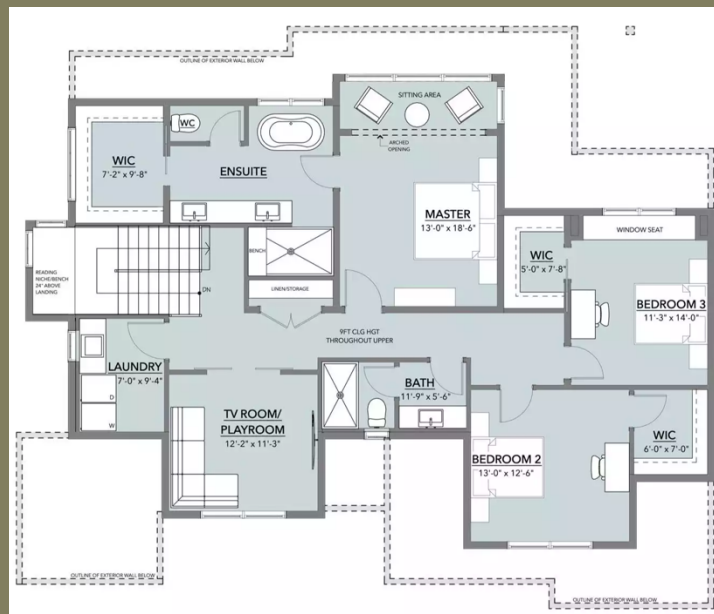

AVAILABLE CUSTOM HOME

*Images are rendering only subject to customization

Plan 2 – Fits Lots 1,2,9,10

Features: 3,082 Sq. Ft. | 4 Bedrooms | 3 Bathrooms | 2 Storey | 2 Car Garage

FLOOR PLAN

FIRST FLOOR

SECOND FLOOR

DRAGONFLY RESERVE

SITE PLAN